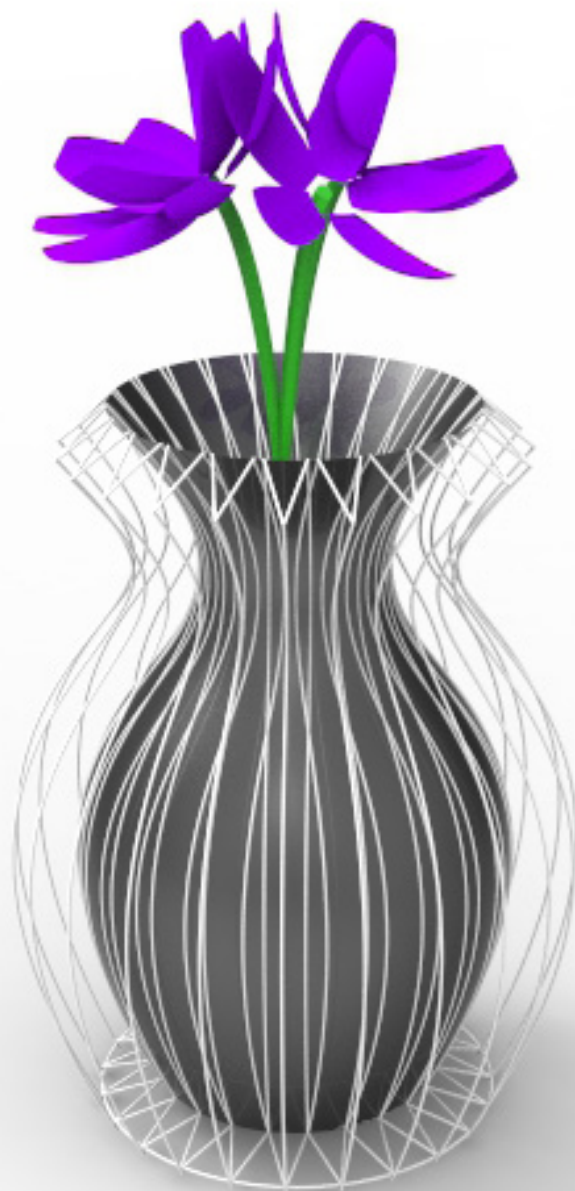

Vase

Hard

Design by Mirek Helfer

Colors

part: x24

part: x12