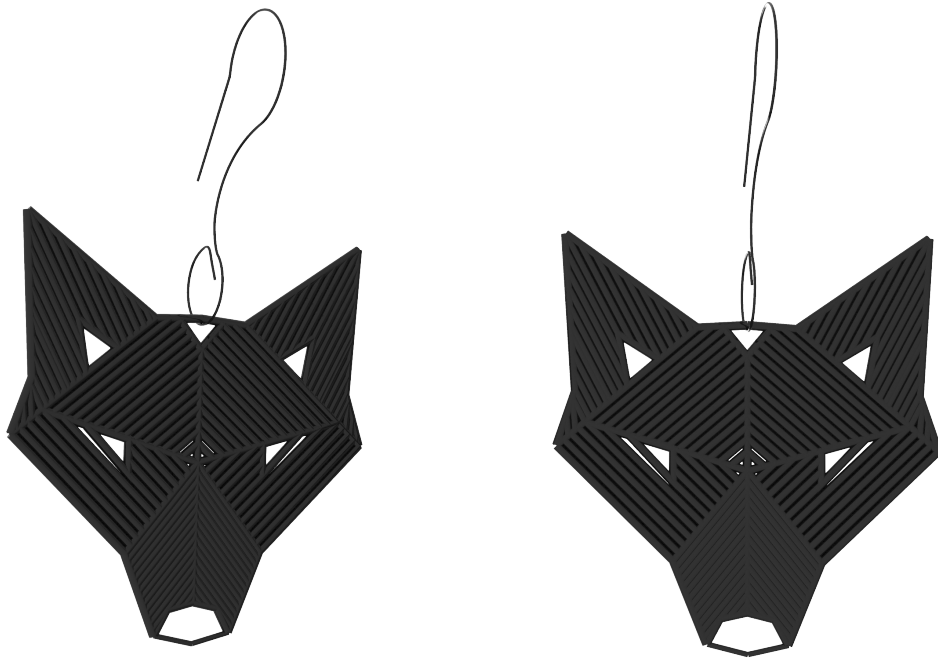

Wolf

easy

Design by Mirek Helfer

www.3dsimo.com

Colors

part: wolf earring 2x
FLEXI

part: earring komponent 2X
ABS